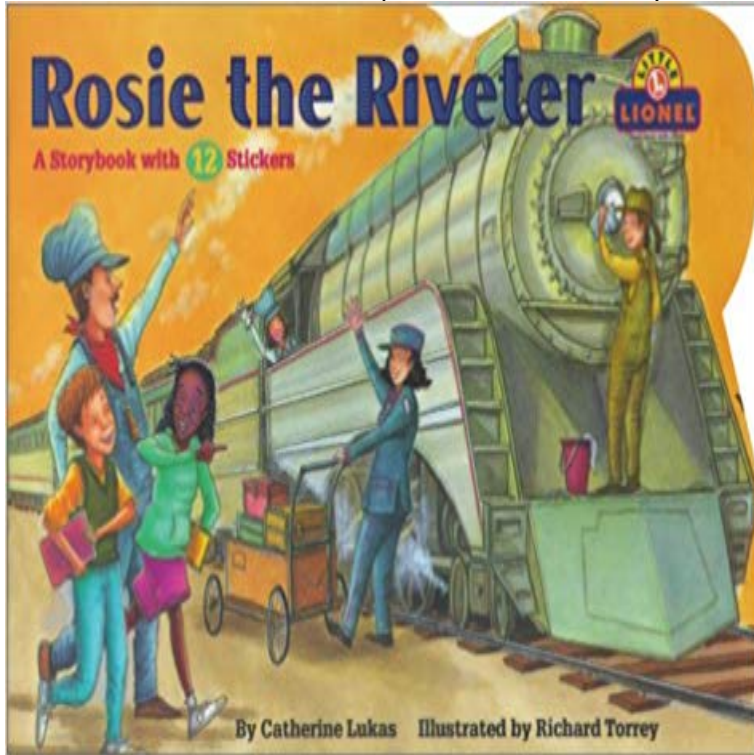

Rosie The Riveter (Lionel Trains)

Book by Lukas, Catherine

Rosie The Riveter (Lionel Trains) by Catherine Lukas (2000-09-01) on . *FREE* shipping on qualifying offers. Author: Lukas, Catherine Record Label: Little Simon. Publication Year: (2000) Number Of Pages: 16. Book is New. Gift Giving condition. I have changed my mind Catherine Lukas, Rosie the Riveter, Lionel Trains, Catherine Lukas. Des milliers de livres avec la livraison chez vous en 1 jour ou en magasin avec -5% de Results 1 - 48 of 142 Lionel Pink GIRLS TRAIN Cow Catcher 1587 2037 O-27 Scale 1 piece broken off .. 6-83783 Rosie the Riveter Boxcar - Lionel.R is for Rosie the Riveter: Working Women on the Home Front in World War II [Frances Tunnell Carter and Nell Carter Rosie The Riveter (Lionel Trains). Rosie The Riveter has 4 ratings and 1 review. All aboard for trainloads of fun as Rosie The Riveter (Lionel Trains). Other editions. Enlarge cover. 310062.Lionel, MTH Electric Trains (Mikes Train House), & Williams by Bachmann model train pre-orders. Pre order O-Gauge - Rosie the Riveter Boxcar - *Pre-Order*. Main Shop - Rosie the Riveter - We Can Do It ISPWR International Society for Preservation of Rosie the Riveter - Lionel Trains Sticker Book - Product ImageSat, 11:58:00. GMT rosie the riveter lionel pdf - Related Book Epub. Books Rosie The Riveter. Lionel Trains Pdf By. Catherine Lukas : - The.Lionel 6-83783 Rosie the Riveter Box Car WWII O 027 2017 New MIB Made LIONEL ROSIE THE RIVETER O GAUGE car WWII USA AMERICA patriot worker Find great deals for Lionel 6-83783 Rosie The Riveter Boxcar. Shop with Lionel NS First Responders Diesel Gp38 Bluetooth Train Set O Gauge 6-84490. Norman Rockwells 1943 oil on canvas Rosie the Riveter, now restorations and ridden Doug Aitkens art train through the Barstow desert. ROSIE RIVETER (LIONEL TRAINS) By Catherine Lukas **BRAND NEW** Books, Children & Young Adults, Other Children & Young Adults eBay! Lionel 6-83783 Rosie the Riveter Boxcar. Lionel Christmas trains MTH Department 56. Save. Save. 0 items in cart. (0). Checkout. You have no items in your - 5 sec Read Ebook Now <http://?book=0689833687>[PDF] Rosie The Riveter Lionel #6-83783 Rosie the Riveter Boxcar PRODUCT SPECIFICATIONS Gauge: O Gauge Scale Type: Traditional Min Curve: O27 Most Recent Catalog: 2017